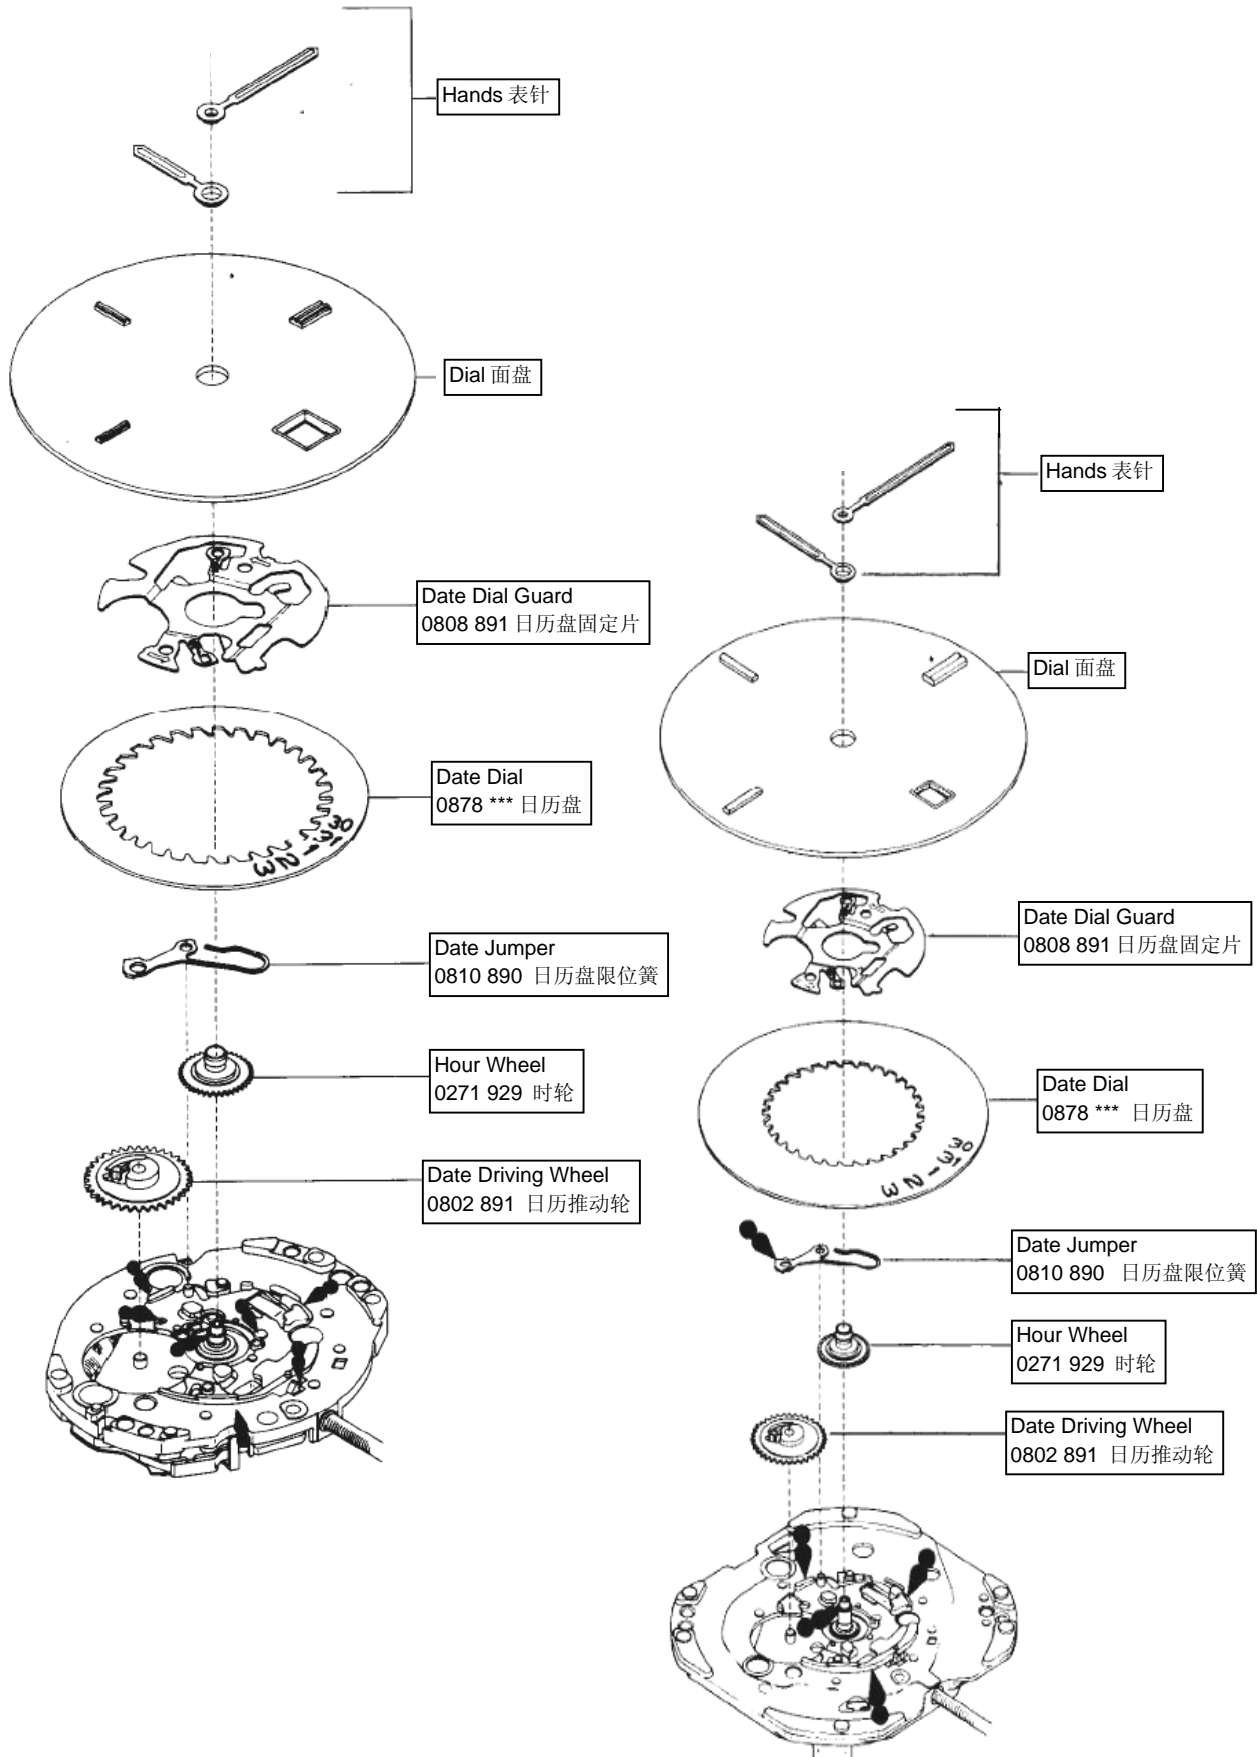

VX89E,19E,3KE Disassemble Chart (1)

(2Hands Date Calendar 2针单历)

VX89E,19E,3KE Disassemble Chart (2)

(2Hands Date Calendar 2针单历)