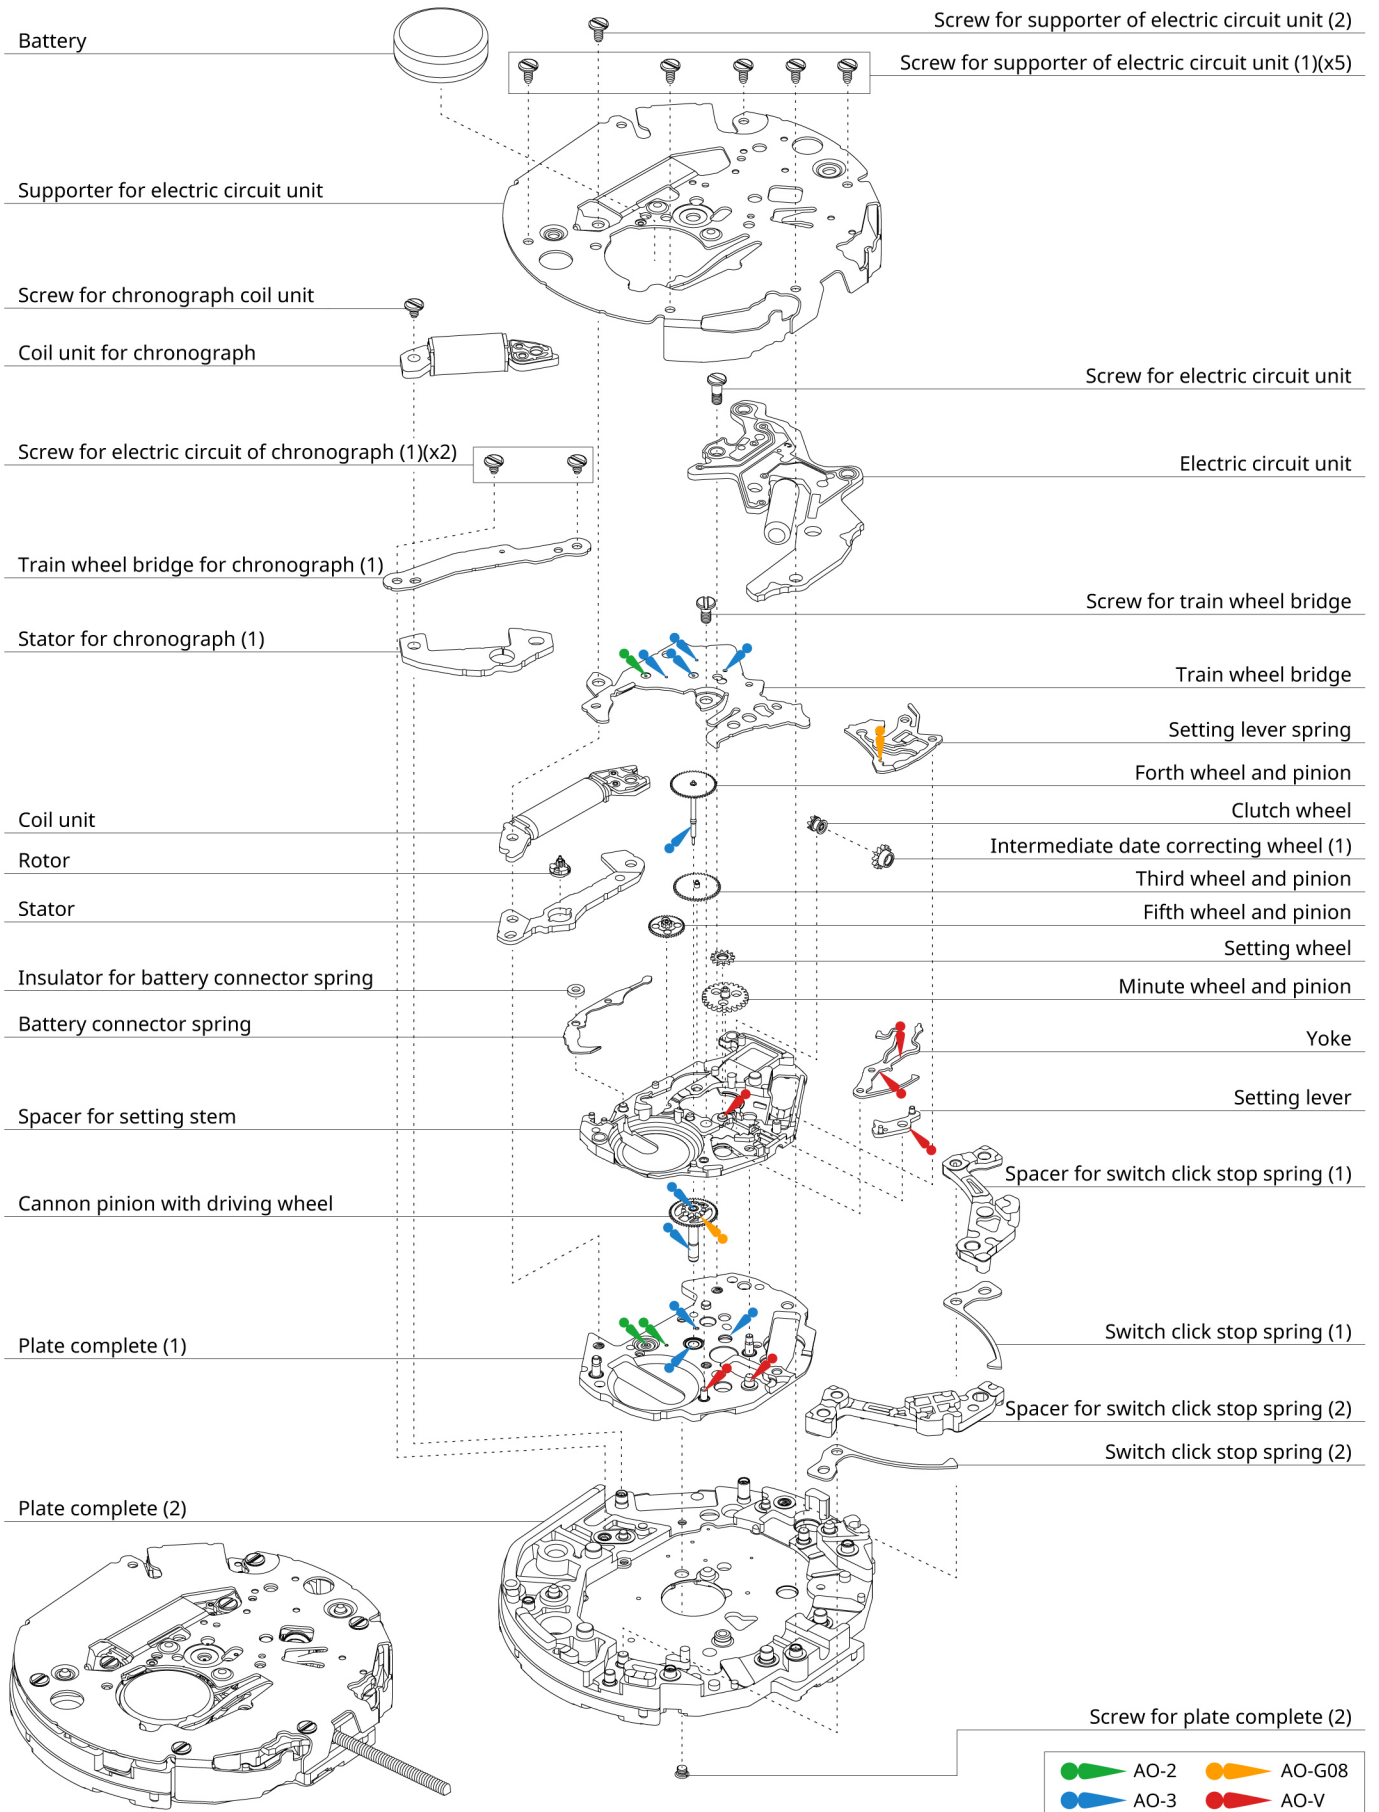

JS55

Size <line>	12 ½'''
Height <mm>	4.13
Accuracy <per Month>	±20 sec
Battery Life	3 years

*30 minutes chronograph operation per day

Battery consumption could be minimum by pulling out the stem

Balance Weight <μN · m>	Minute 0.40 Second 0.09 Small 0.02
----------------------------	--

Featured by Shock Detection

Original Package	500 pcs
------------------	---------

Parallel Push Button Available

Time measurement Accuracy

The unit (gate) time of measurement must be set at "10 sec." and the measurement must be performed in the form of complete watch.

Assembly - Disassembly chart for Cal. JS55

Assembly - Disassembly chart for Cal. JS55