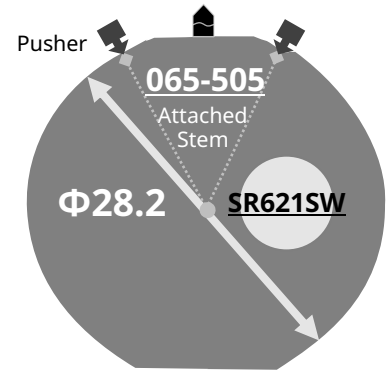

JS55

Size <line>	12 ½'''
Height <mm>	4.13
Accuracy <per Month>	±20 sec
Battery Life	3 years

*30 minutes chronograph operation per day

Battery consumption could be minimum by pulling out the stem

Balance Weight <μN · m>	Minute 0.40 Second 0.09 Small 0.02
----------------------------	--

Featured by Shock Detection

Original Package	500 pcs
------------------	---------

Parallel Push Button Available

Time measurement Accuracy

The unit (gate) time of measurement must be set at "10 sec." and the measurement must be performed in the form of complete watch.