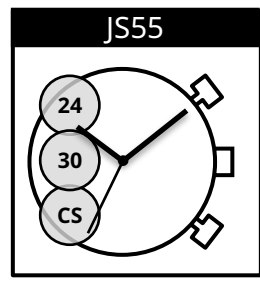

JS55

Size <line>	12 ½'''
Height <mm>	4.13
Accuracy <per Month>	±20 sec
Battery Life	3 years

*30 minutes chronograph operation per day

Battery consumption could be minimum by pulling out the stem

Balance Weight <μN · m>	Minute 0.40 Second 0.09 Small 0.02
----------------------------	--

Featured by Shock Detection

Original Package	500 pcs
------------------	---------

Parallel Push Button Available

Time measurement Accuracy

The unit (gate) time of measurement must be set at "10 sec." and the measurement must be performed in the form of complete watch.