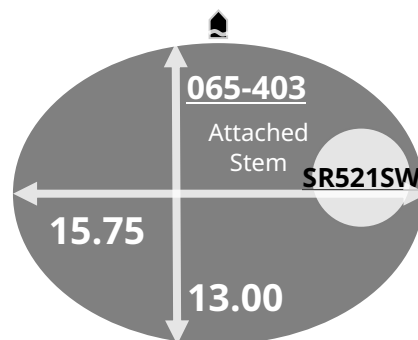

## 5Y20 5Y30

Size <mm>	5 1/2 x 6 3/4"
Height <mm>	2.54
Accuracy <per Month>	±20 sec
Battery Life	4 years (5Y30 2 years)

Battery consumption could be minimum by pulling out the stem

Balance Weight <μN · m>	Minute 0.30 Second 0.0235 (Except 5Y20)
----------------------------	--

Clearance Clearance changes subject to the glass, case structure, and the length of the hand.	
--	--

Original Package	1,000 pcs
------------------	-----------

High Hand Ver.  
5Y26  
5Y36

### Time measurement

#### Accuracy

The unit (gate) time of measurement must be set at "10 sec." and the measurement must be performed in the form of complete watch.

Setting the Time