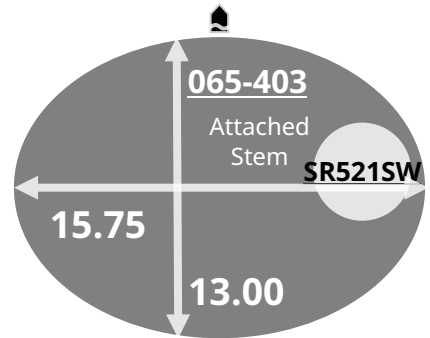

## 5Y20 5Y30

Size <ligne>	5 ½ x 6 ¾"
Height <mm>	2.54
Accuracy <per Month>	±20 sec
Battery Life	4 years (5Y30 2 years)

Battery consumption could be minimum by pulling out the stem

Balance Weight <µN · m>	Minute 0.30 Second 0.0235 (Except 5Y20)
----------------------------	--

Clearance Clearance changes subject to the glass, case structure, and the length of the hand.	
--	--

Original Package	1,000 pcs
------------------	-----------

High Hand Ver.  
5Y26  
5Y36

### Time measurement

#### Accuracy

The unit (gate) time of measurement must be set at "10 sec." and the measurement must be performed in the form of complete watch.

Setting the Time