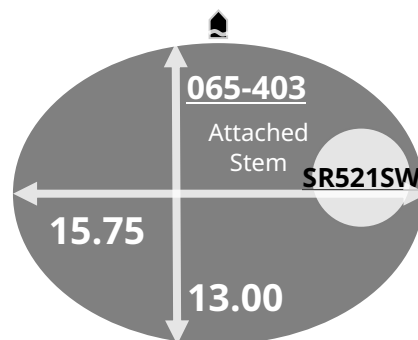

5Y20 5Y30

Size <mm>	5 1/2 x 6 3/4"
Height <mm>	2.54
Accuracy <per Month>	±20 sec
Battery Life	4 years (5Y30 2 years)

Battery consumption could be minimum by pulling out the stem

Balance Weight <μN · m>	Minute 0.30 Second 0.0235 (Except 5Y20)
----------------------------	--

Clearance Clearance changes subject to the glass, case structure, and the length of the hand.	
--	--

Original Package	1,000 pcs
------------------	-----------

High Hand Ver.
5Y26
5Y36

Time measurement

Accuracy

The unit (gate) time of measurement must be set at "10 sec." and the measurement must be performed in the form of complete watch.

Setting the Time

Assembly - Disassembly chart for Cal. 5Y26