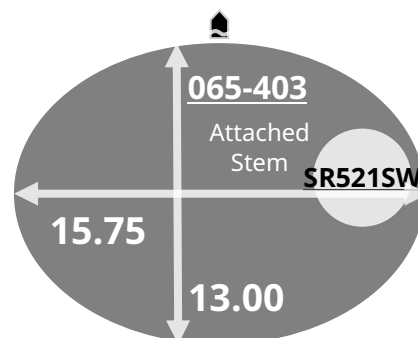

5Y20 5Y30

Size <mm>	5 1/2 x 6 3/4"
Height <mm>	2.54
Accuracy <per Month>	±20 sec
Battery Life	4 years (5Y30 2 years)

Battery consumption could be minimum by pulling out the stem

Balance Weight <μN · m>	Minute 0.30 Second 0.0235 (Except 5Y20)
----------------------------	--

Clearance Clearance changes subject to the glass, case structure, and the length of the hand.	
--	--

Original Package	1,000 pcs
------------------	-----------

High Hand Ver.
5Y26
5Y36

Time measurement

Accuracy

The unit (gate) time of measurement must be set at "10 sec." and the measurement must be performed in the form of complete watch.

Setting the Time

Assembly - Disassembly chart for Cal. 5Y20