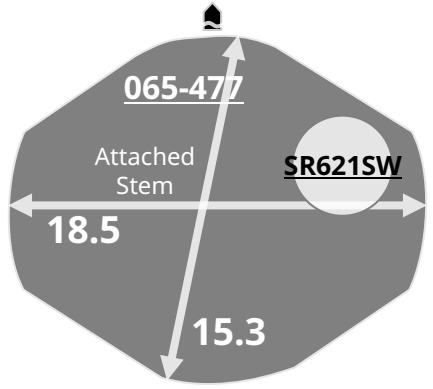

1L40 1L45

Size <ligne>	6 ¾ x 8'''
Height <mm>	2.93
Accuracy <per Month>	± 20 sec
Battery Life	3 years

Battery consumption could be minimum by pulling out the stem

Balance Weight <μN · m>	Minute 0.40 Small Second 0.07
----------------------------	----------------------------------

Original Package	1,000 pcs
------------------	-----------

The Distance to Small Second
1L40 : 5.0
1L45 : 6.61

Time measurement

Accuracy

The unit (gate) time of measurement must be set at "10 sec." and the measurement must be performed in the form of complete watch.