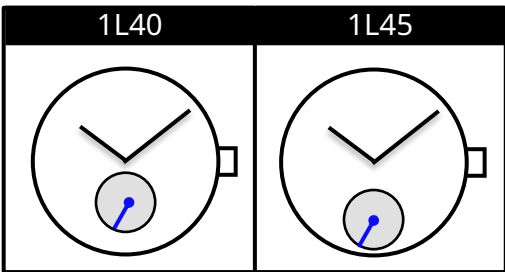

1L40 1L45

Size <ligne>	6 ¾ x 8'''
Height <mm>	2.93
Accuracy <per Month>	± 20 sec
Battery Life	3 years

Battery consumption could be minimum by pulling out the stem

Balance Weight <μN · m>	Minute 0.40 Small Second 0.07
----------------------------	----------------------------------

Original Package	1,000 pcs
------------------	-----------

The Distance to Small Second
1L40 : 5.0
1L45 : 6.61

Time measurement

Accuracy

The unit (gate) time of measurement must be set at "10 sec." and the measurement must be performed in the form of complete watch.