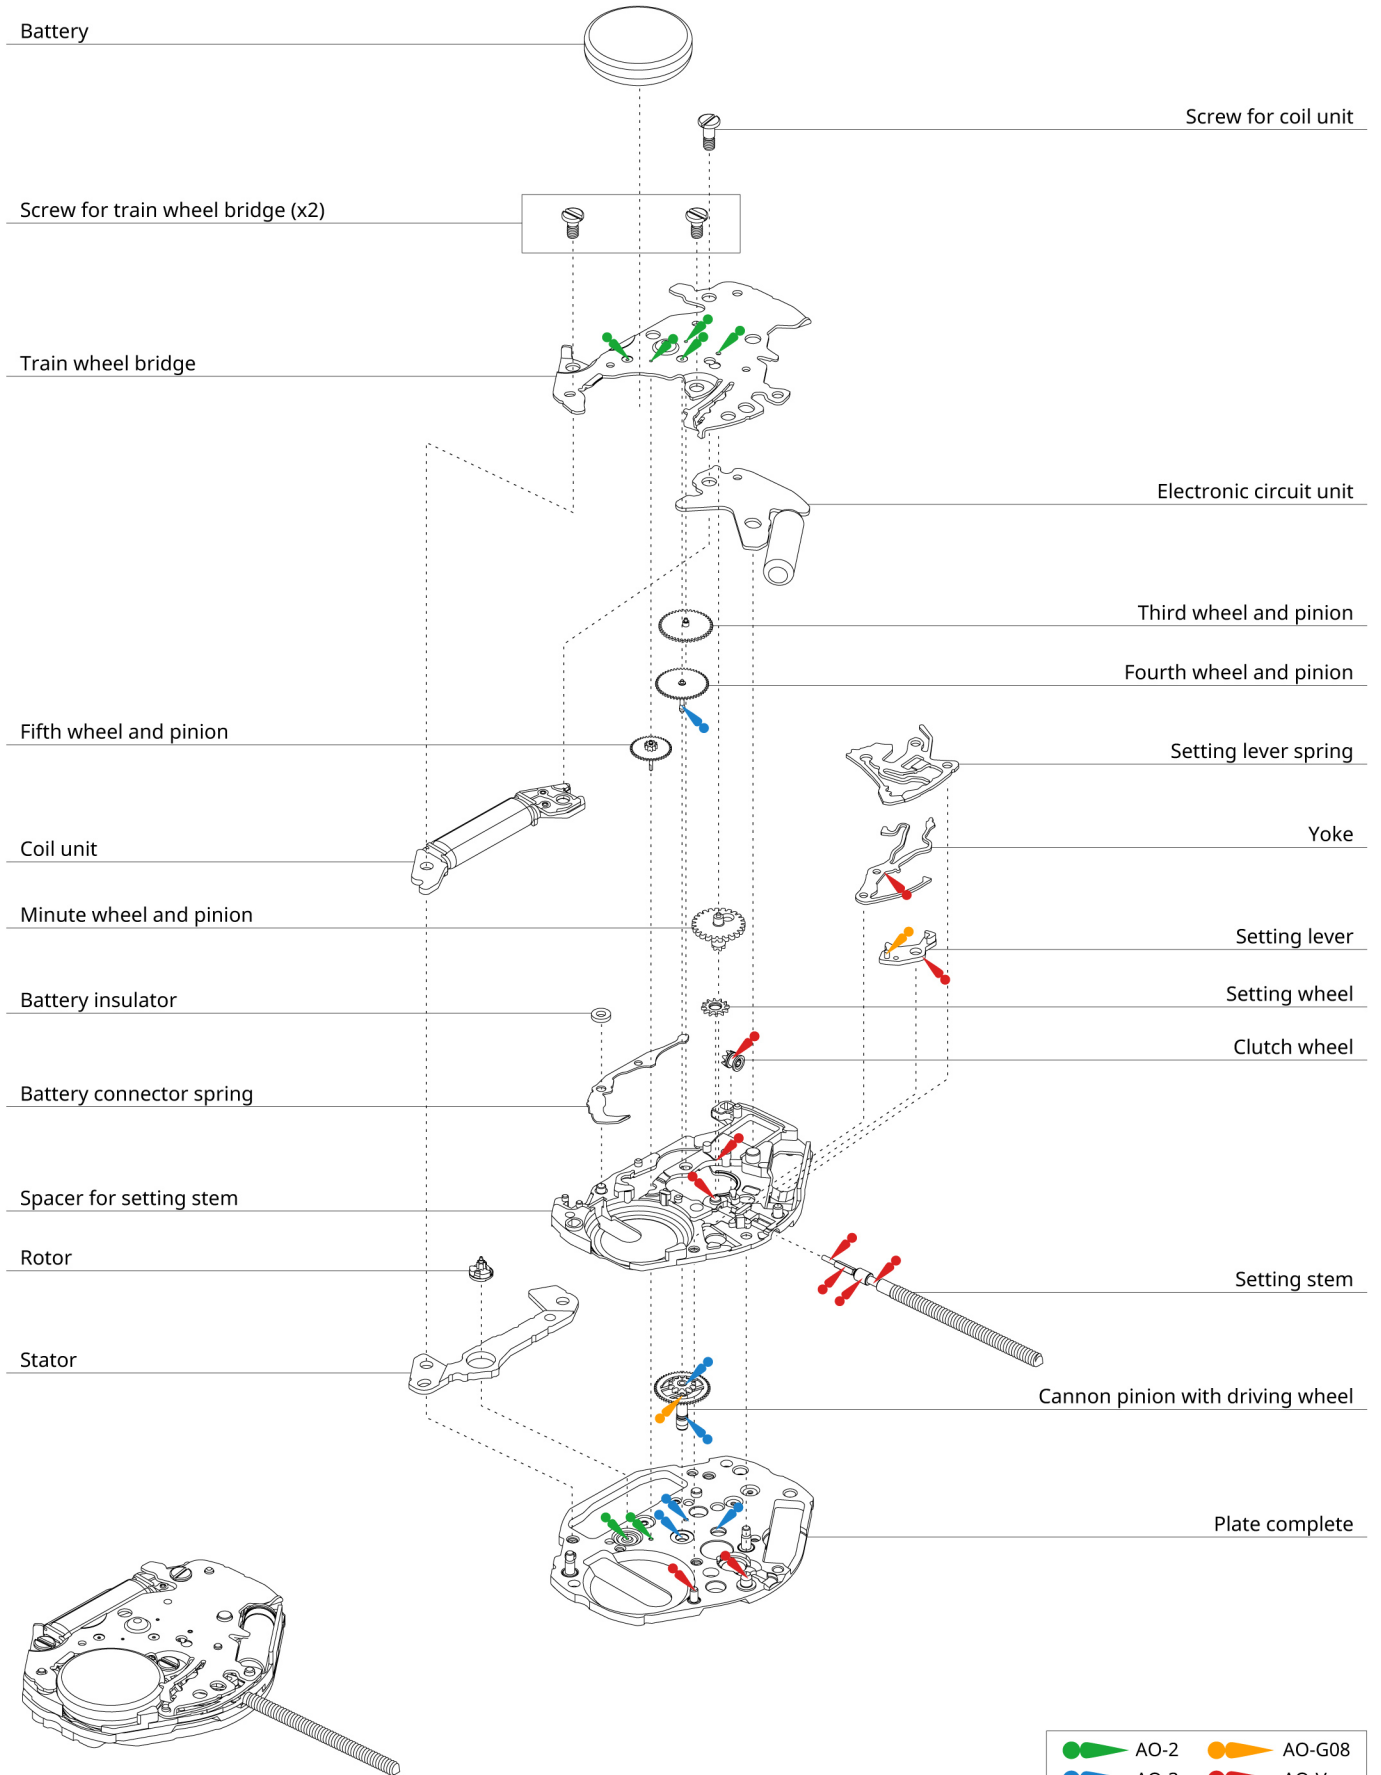

1L40 1L45

Size <ligne>	6 ¾ x 8'''
Height <mm>	2.93
Accuracy <per Month>	± 20 sec
Battery Life	3 years

Battery consumption could be minimum by pulling out the stem

Balance Weight <μN · m>	Minute 0.40 Small Second 0.07
----------------------------	----------------------------------

Original Package	1,000 pcs
------------------	-----------

The Distance to Small Second
1L40 : 5.0
1L45 : 6.61

Time measurement

Accuracy

The unit (gate) time of measurement must be set at "10 sec." and the measurement must be performed in the form of complete watch.

Assembly - Disassembly chart for Cal. 1L45

Assembly - Disassembly chart for Cal. 1L45