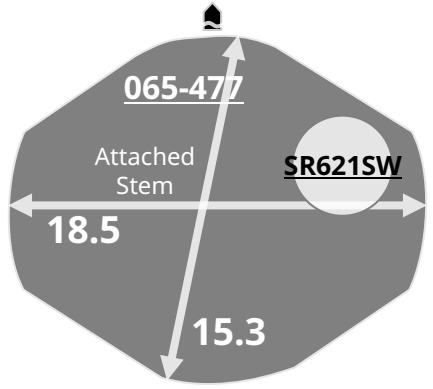

1L40 1L45

Size <ligne>	6 ¾ x 8'''
Height <mm>	2.93
Accuracy <per Month>	± 20 sec
Battery Life	3 years

Battery consumption could be minimum by pulling out the stem

Balance Weight <μN · m>	Minute 0.40 Small Second 0.07
----------------------------	----------------------------------

Original Package	1,000 pcs
------------------	-----------

The Distance to Small Second
1L40 : 5.0
1L45 : 6.61

Time measurement

Accuracy

The unit (gate) time of measurement must be set at "10 sec." and the measurement must be performed in the form of complete watch.

Assembly - Disassembly chart for Cal. 1L40

Assembly - Disassembly chart for Cal. 1L40