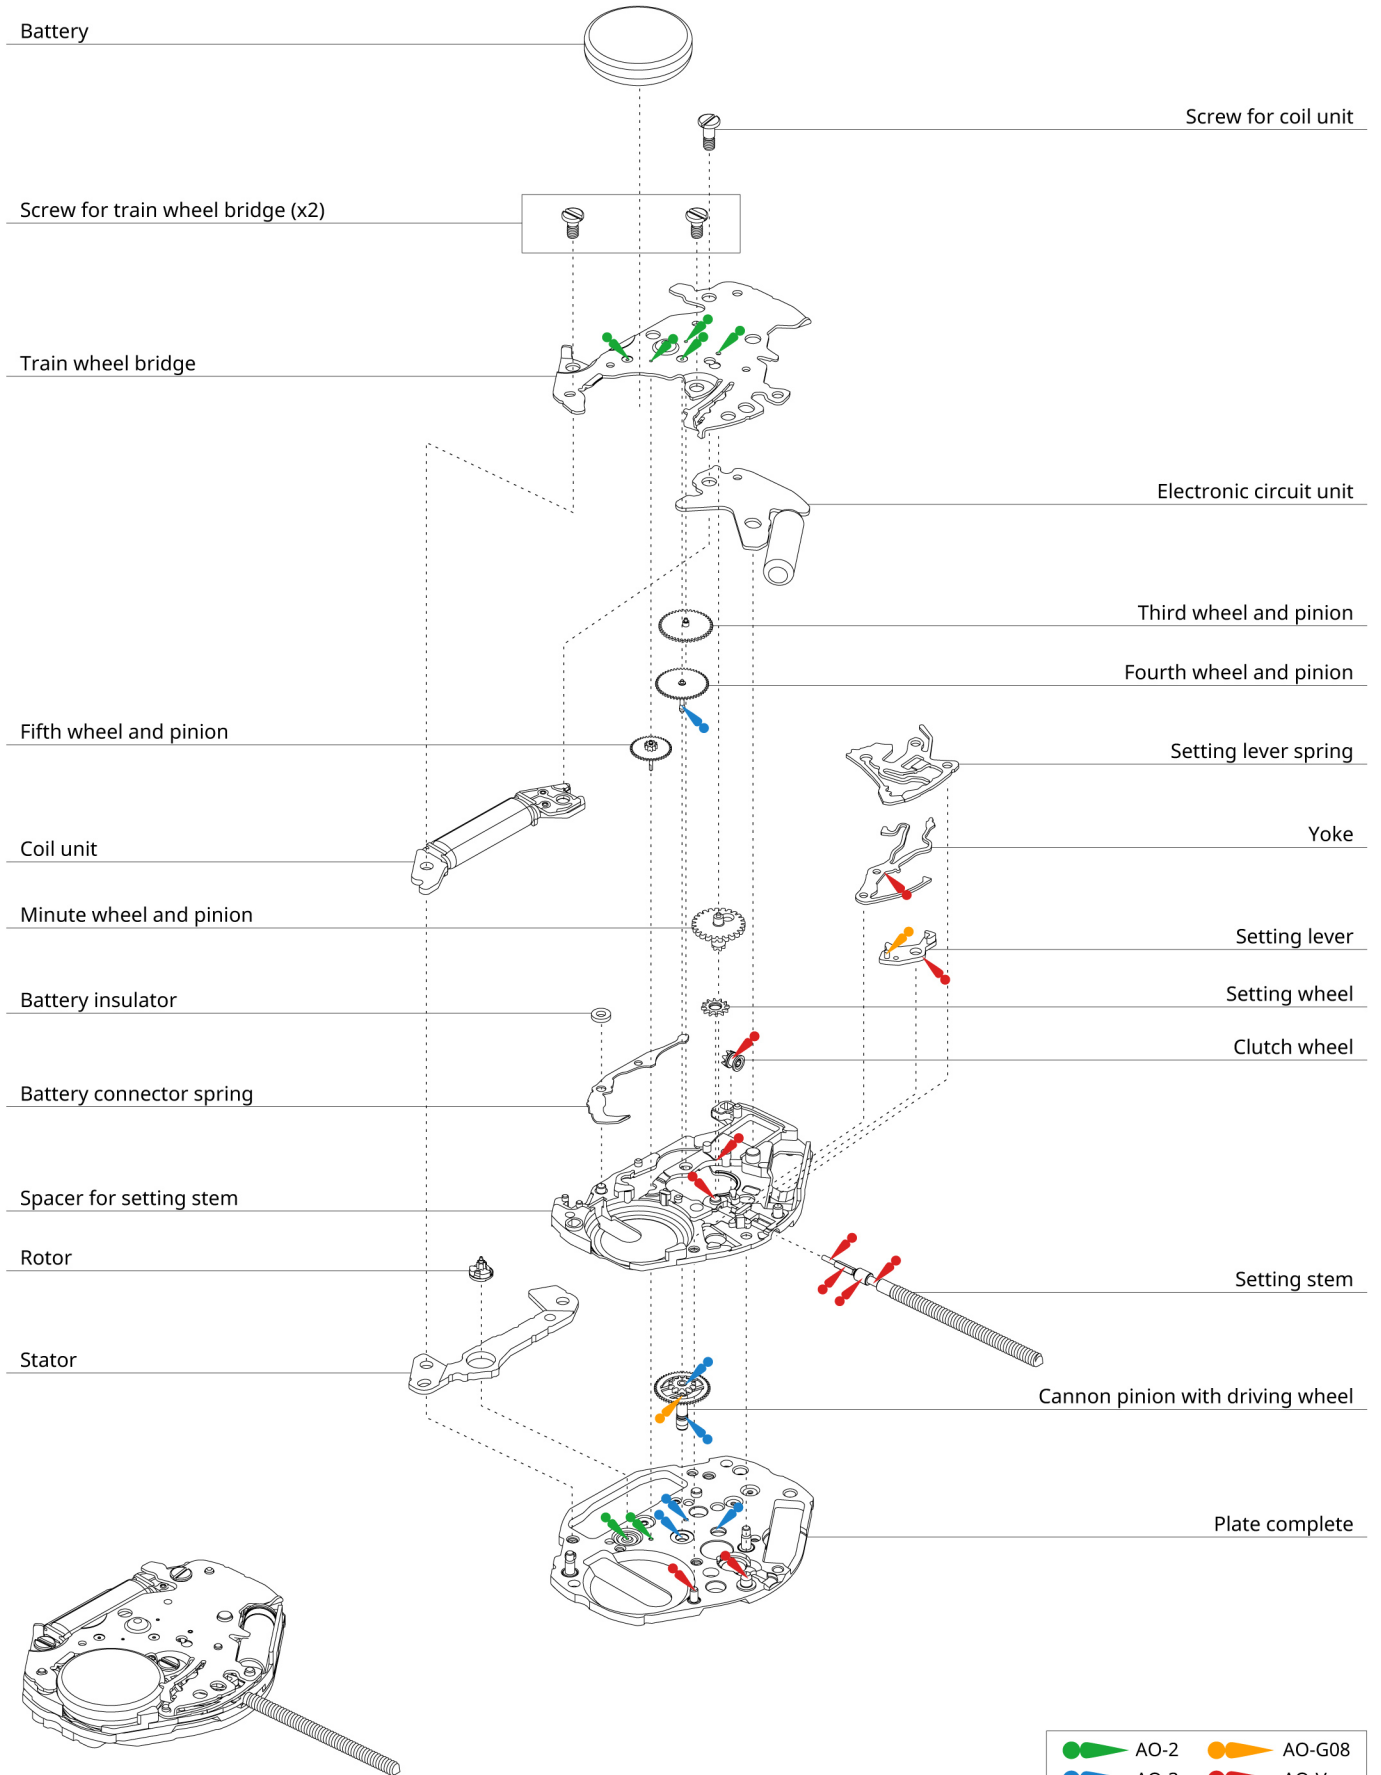

1L40 1L45

Size <ligne>	6 ¾ x 8'''
Height <mm>	2.93
Accuracy <per Month>	± 20 sec
Battery Life	3 years

Battery consumption could be minimum by pulling out the stem

Balance Weight <μN · m>	Minute 0.40 Small Second 0.07
----------------------------	----------------------------------

Original Package	1,000 pcs
------------------	-----------

The Distance to Small Second
1L40 : 5.0
1L45 : 6.61

Time measurement

Accuracy

The unit (gate) time of measurement must be set at "10 sec." and the measurement must be performed in the form of complete watch.

Assembly - Disassembly chart for Cal. 1L40

Assembly - Disassembly chart for Cal. 1L40