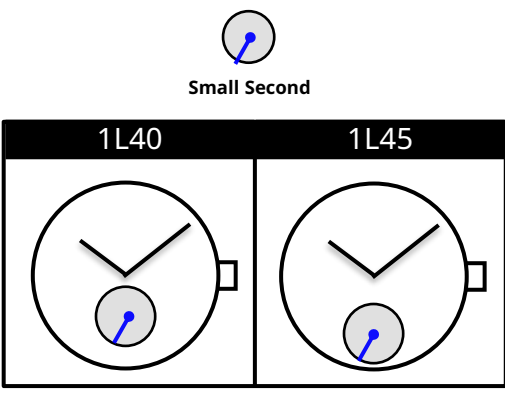

1L40 1L45

Size <ligne>	6 ¾ x 8'''
Height <mm>	2.93
Accuracy <per Month>	± 20 sec
Battery Life	3 years

Battery consumption could be minimum by pulling out the stem

Balance Weight <μN · m>	Minute 0.40 Small Second 0.07
----------------------------	----------------------------------

Original Package	1,000 pcs
------------------	-----------

The Distance to Small Second
1L40 : 5.0
1L45 : 6.61

Time measurement

Accuracy

The unit (gate) time of measurement must be set at "10 sec." and the measurement must be performed in the form of complete watch.