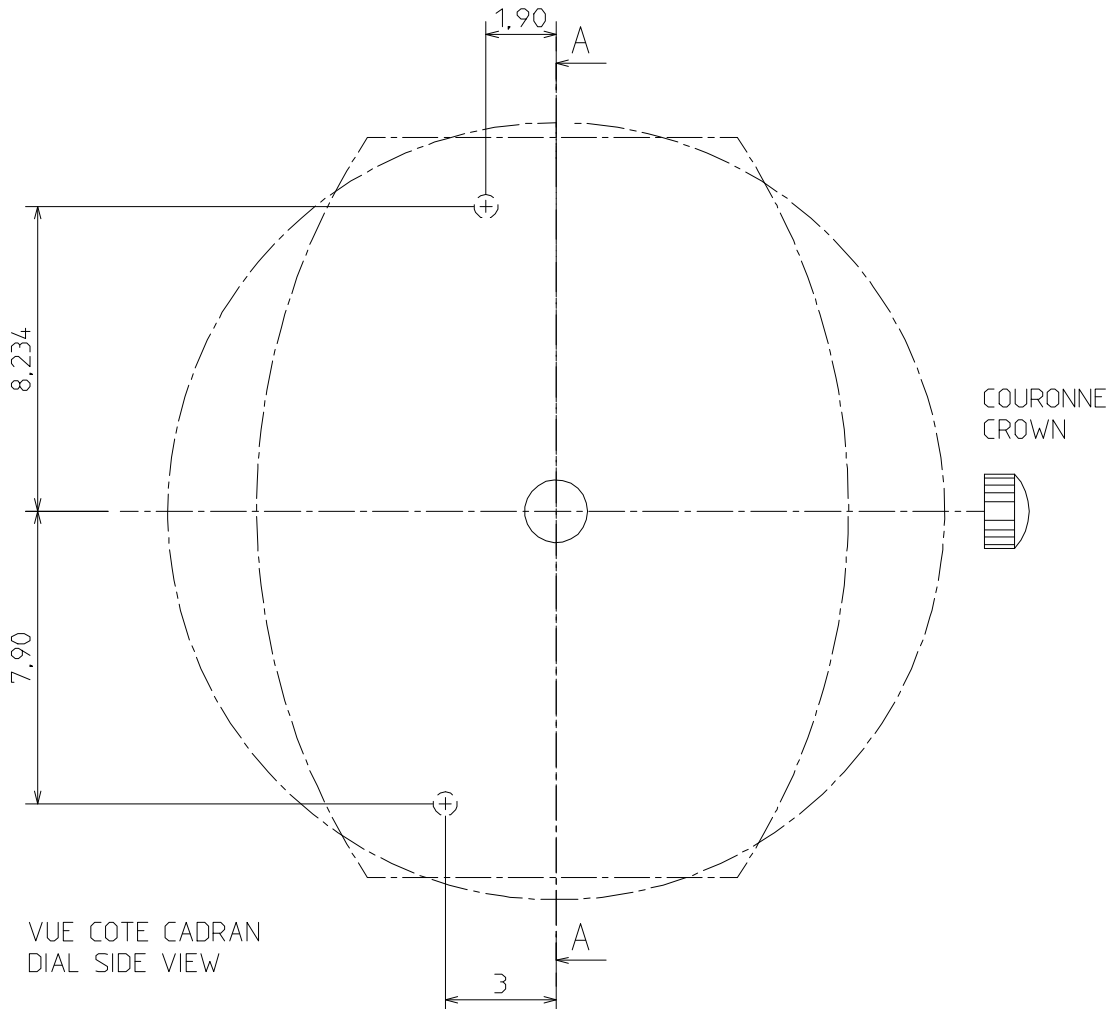

## CADRAN / DIAL

COUPE - CUT AA

VUE COTE CADRAN  
DIAL SIDE VIEW

DIMENSIONS IN mm. - TOLERANCES IN µm.