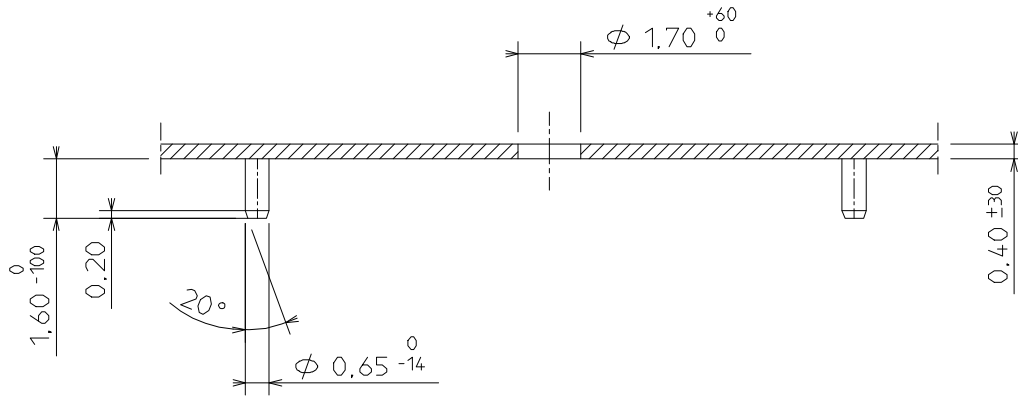

## CADRAN / DIAL

COUPE - CUT AA

VUE COTE CADRAN  
DIAL SIDE VIEW

DIMENSIONS IN mm. - TOLERANCES IN µm.