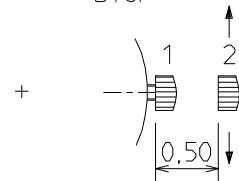

## CAGE / FRAME

1:REPOS - REST  
2:AIGUILLES - HAND STOP

VUE COTE CADRAN  
DIAL SIDE VIEW

DIMENSIONS IN mm. - TOLERANCES IN  $\mu$ m.