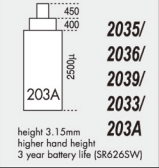

BASIC

6³/₄x8'''

2025
height 3.15mm
3 year battery life (SR6265W)

2035
height 3.15mm
3 year battery life (SR6265W)

2015
height 4.15mm
3 year battery life (SR6265W)

2005
height 4.15mm
3 year battery life (SR6265W)

10¹/₂'''

2115
height 4.15mm
3 year battery life (SR6265W)

2105
height 4.15mm
3 year battery life (SR6265W)

11¹/₂'''

2315
height 4.15mm
3 year battery life (SR6265W)

2305
height 4.15mm
3 year battery life (SR6265W)

2353
height 4.15mm
3 year battery life (SR6265W)

2350
height 4.15mm
3 year battery life (SR6265W)

13¹/₂'''

2415
height 4.35mm
3 year battery life (SR6265W)

2405
height 4.35mm
3 year battery life (SR6265W)

2453
height 4.35mm
3 year battery life (SR6265W)

6M55
height 3.85mm
large day/date disc
3 year battery life (SR6215W)

All MIYOTA MOVEMENTS ARE CONFORMED TO RoHS REGULATIONS

2 Hands

3 Hands

2 Hands Date

3 Hands Date