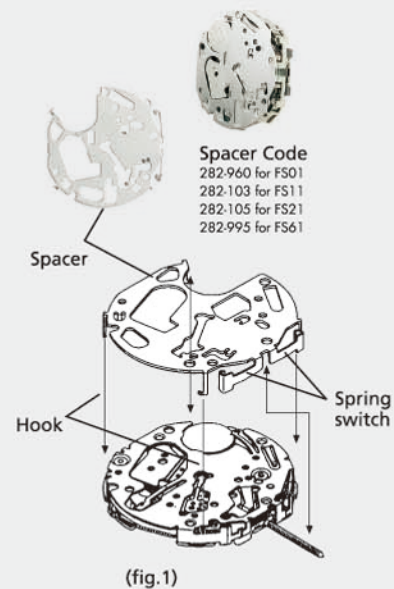

MINI CHRONO (MULTI PURPOSE CHRONO)

10 1/2'''

For Slanted Push Button	For Parallel Push Button
  FS60 height 5.10mm date chrono min at 10H/sec at 6H/ retrograde day at 3H 2 year battery life (SR6265W)	 FS61 height 5.25mm date chrono min at 10H/sec at 6H/ retrograde day at 3H 2 year battery life (SR6265W)
  FS00 height 4.13mm date chrono min at 10H/sec at 6H/ 24 hour at 2H 2 year battery life (SR6265W)	 FS01 height 4.28mm date chrono min at 10H/sec at 6H/ 24 hour at 2H 2 year battery life (SR6265W)
  FS10 height 5.10mm date chrono min at 9H/sec at 6H/ 24 hour at 12H 2 year battery life (SR6265W)	 FS11 height 5.25mm date chrono min at 9H/sec at 6H/ 24 hour at 12H 2 year battery life (SR6265W)
  FS20 height 5.10mm date chrono min at 9H/sec at 6H/ 24 hour at 3H 2 year battery life (SR6265W)	 FS21 height 5.25mm date chrono min at 9H/sec at 6H/ 24 hour at 3H 2 year battery life (SR6265W)

※ FS10, FS20, FS60 → Case Compatible (height 5.10mm)
※ FS11, FS21, FS61 → Case Compatible (height 5.25mm)

● Spacer For Parallel Push Button Model FS*0 & FS*1 are the same movement. The only difference is each of FS*1 series has a special spacer for parallel push button attached on FS*0.

● Center second hand Chronograph
● Quick Reset (by Heart Cam reset system)
● Click feeling Push Button handling (by Heart Cam reset system)