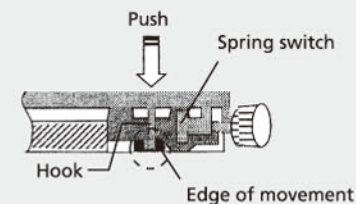

MINI CHRONO (MULTI PURPOSE CHRONO)

10 1/2'''

For Slanted Push Button	For Parallel Push Button
  FS60 height 5.10mm date chrono min at 10H/sec at 6H/ retrograde day at 3H 2 year battery life (SR6265W)	 FS61 height 5.25mm date chrono min at 10H/sec at 6H/ retrograde day at 3H 2 year battery life (SR6265W)
  FS00 height 4.13mm date chrono min at 10H/sec at 6H/ 24 hour at 2H 2 year battery life (SR6265W)	 FS01 height 4.28mm date chrono min at 10H/sec at 6H/ 24 hour at 2H 2 year battery life (SR6265W)
  FS10 height 5.10mm date chrono min at 9H/sec at 6H/ 24 hour at 12H 2 year battery life (SR6265W)	 FS11 height 5.25mm date chrono min at 9H/sec at 6H/ 24 hour at 12H 2 year battery life (SR6265W)
  FS20 height 5.10mm date chrono min at 9H/sec at 6H/ 24 hour at 3H 2 year battery life (SR6265W)	 FS21 height 5.25mm date chrono min at 9H/sec at 6H/ 24 hour at 3H 2 year battery life (SR6265W)

※ FS10, FS20, FS60 → Case Compatible (height 5.10mm)
※ FS11, FS21, FS61 → Case Compatible (height 5.25mm)

● Spacer For Parallel Push Button Model FS*0 & FS*1 are the same movement. The only difference is each of FS*1 series has a special spacer for parallel push button attached on FS*0.

● Center second hand Chronograph
● Quick Reset (by Heart Cam reset system)
● Click feeling Push Button handling (by Heart Cam reset system)