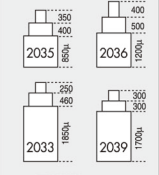

BASIC

6³/₄x8'''

2025
height 3.15mm
3 year battery life (SR6265W)

2035
height 3.15mm
3 year battery life (SR6265W)

2015
height 4.15mm
3 year battery life (SR6265W)

2005
height 4.15mm
3 year battery life (SR6265W)

10¹/₂'''

2115
height 4.15mm
3 year battery life (SR6265W)

2105
height 4.15mm
3 year battery life (SR6265W)

11¹/₂'''

2315
height 4.15mm
3 year battery life (SR6265W)

2305
height 4.15mm
3 year battery life (SR6265W)